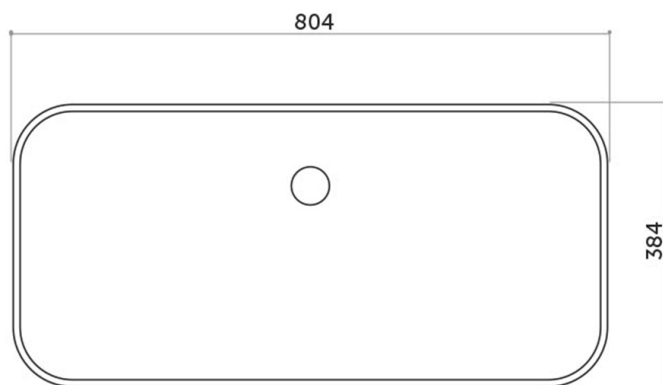

SLIM 80cm COUNTER TOP BASIN (SL08038001)

Requires:
32mm No Overflow Plug & Waste

Proudly imported and distributed by
Gro Agencies Pty Ltd
Unit 2 / 37 Howe St, Osborne Park, WA, 6017
P 08 9446 3288 E info@groagencies.com.au W www.groagencies.com.au